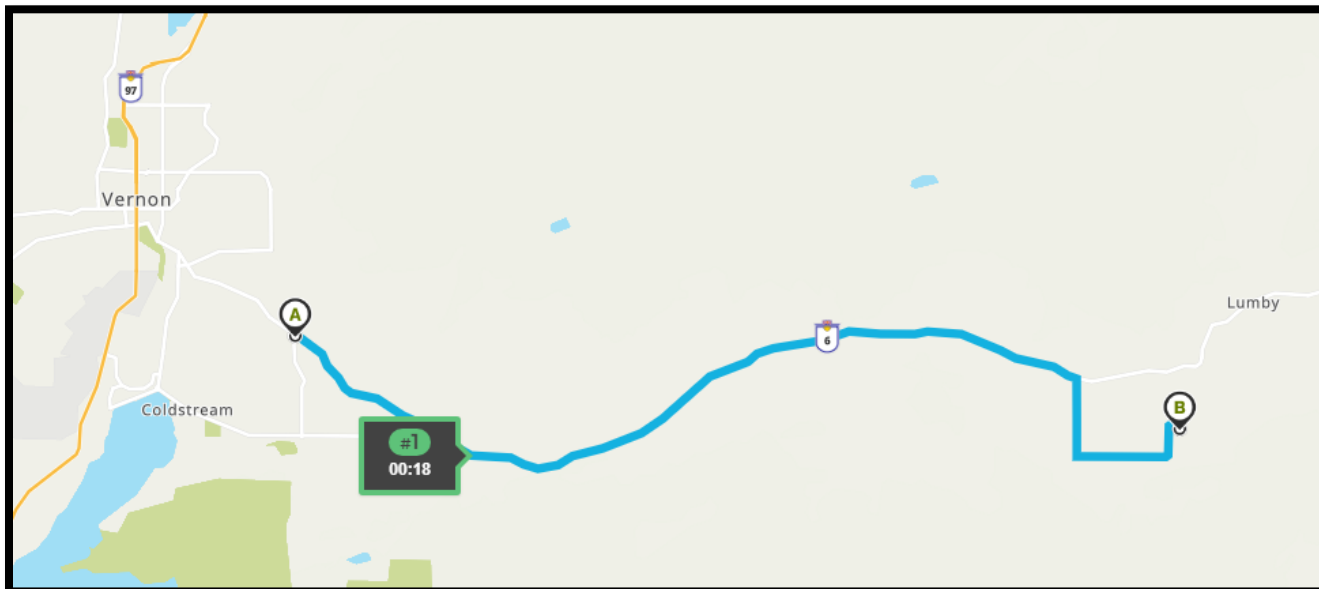

Friday Night Meet & Greet

Hosted by Performance Hoist & Cruising the Okanagan

Driving Directions:

Should you want to drive out with others, we will be coordinate a drive starting from 9848 Aberdeen Rd @ departing at 3:30 PM Sharp. Please stage cars along Selkirk Drive – Not in the parking lot.

Link to [Map Instructions](#)

1. Leaving Vernon Along HWY 6
2. Head toward Selkirk Dr. Go for 47 meters
3. Turn left onto Selkirk Dr. Go for 22 meters
4. Turn left onto Aberdeen Rd. Go for 80 meters
5. Turn right onto HWY-6. Go for 17.1 km.
6. Turn right onto Dure Meadow Rd. Go for 1.5 km.
7. Turn left onto Whitevale Rd. Go for 2.4 km.
8. Turn slightly right onto Whitevale Rd. Go for 235 meters
9. Turn right onto Kyro Rd. Go for 138 meters

 **Performance Hoist**